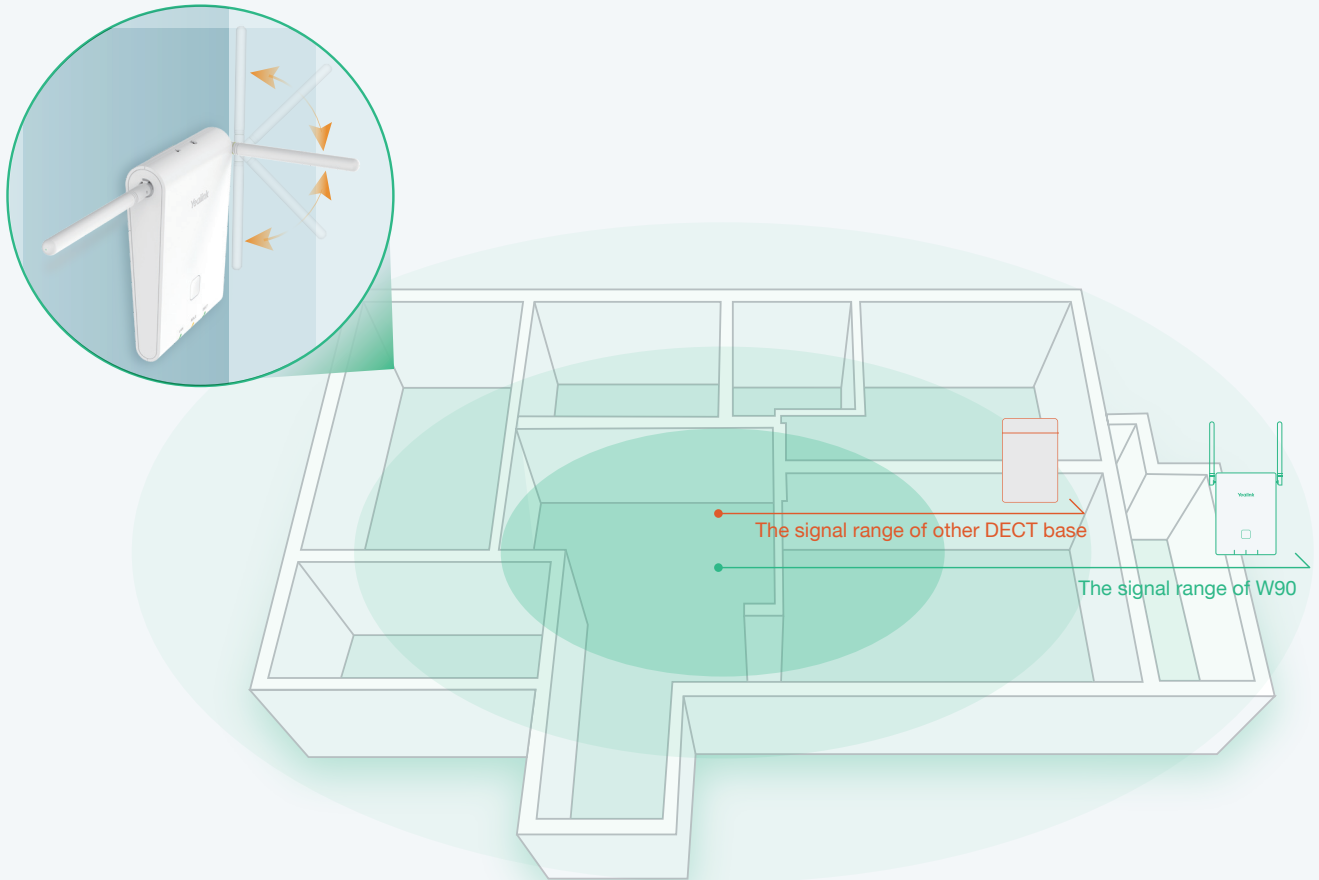

## YEALINK W90 DECT IP MULTI-CELL SYSTEM

Stable Roaming Solution  
for Wide Coverage &  
Multi-locations

The Yealink W90 DECT IP Multi-Cell System consists of the DECT Manager W90DM and base station W90B. This system provides a seamless handover and industry-leading roaming solution for full scenarios, including warehouses, hospitals, hotels, supermarkets chains, cruises, authorized car dealerships, offices, retail formats, etc. With stable roaming and simple deployment, Yealink W90 DECT IP multi-cell system ensures fluent communication across wide coverage and multi-locations.

## Seamless Stability

The Yealink W90 DECT IP Multi-Cell System brings seamless stability. The external antennas bring further signal range, industry-leading coverage, and flexible steering for complex areas, which truly saves amount and cost of bases in deployment. In poor signal transmission environment and strong signal interference, the Lan Sync guarantees stable roaming.

## Easy Deployment

The Yealink W90 DECT IP Multi-Cell System provides easier and faster setup for users: the DECT Deployment Toolkit for quick base location, IP discovery tool for quickly getting IP of DM, and auto sync level for self-organizing network without manual operation. Besides, bulk registration of handsets is available by importing csv document. Instead of complex steps, it takes less time from deployment to daily management for large system.

## Wide Coverage

Available for 1DM, 60 bases, 250 handsets and 250 parallel calls, the Yealink W90 DECT IP Multi-Cell System is tailored for large space and multi-locations & bases, delivering unified communicating solution especially for warehouses, hospitals, supermarkets chains, cruises, authorized car dealerships, offices, retail formats, etc. Virtual machines and more bases will be supported in the future, boarding the coverage once more.